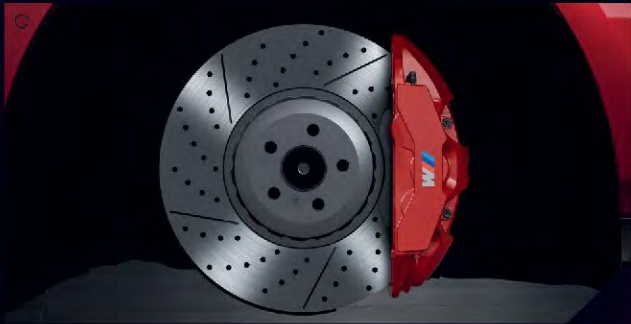

ACCESSORIES CATALOGUE.

THE 5

EXTERIOR ACCESSORIES.

B34118846250
Retrofit kit for sport brakes, red
AED 33,835

B51115A6FE81
Front left attachment, carbon
AED 4,694

B51115A6FE85
Front left centre splitter, CFRP
AED 3,814