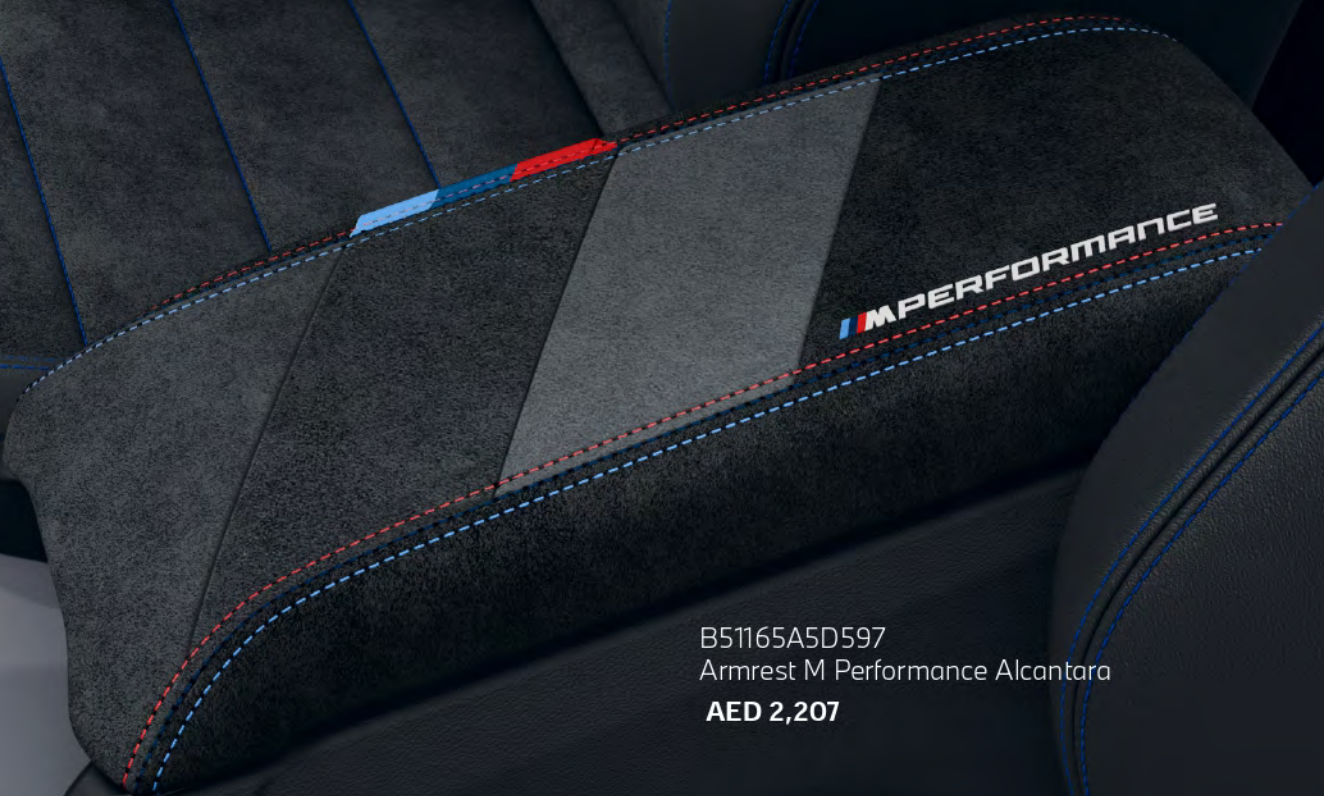

INTERIOR ACCESSORIES

FOR SOPHISTICATION AND A HINT OF SPORT.

B51472303796
Folding container schwarz
AED 389

INTERIOR ACCESSORIES.

B51475B4D542
Kit floor mats M Performance
AED 1,607

B51472469099
Fitted luggage compartment mat
AED 734